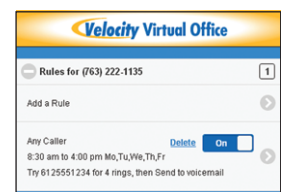

CALL HANDLING RULES:

While in the field you can easily and conveniently add, update, or remove call handling rules from your desk phone. This means being able to start forwarding calls to your mobile phone, set a schedule for forwarding, activate or inactivate rules, or even forward calls to your mobile phone just for specific callers. Forwarding is no longer only accessible from the office, with Virtual Office you can change how calls to your desk phone are handled from virtually anywhere.